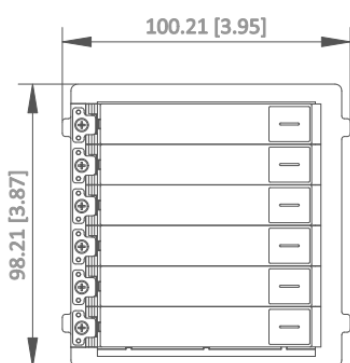

Alarm output	/
Lock control	/
Door contact input	/
General	
Button	6
Power consumption	≤ 2 W
Installation	Flush mounting, surface mounting
Indicator	/
Weight	Net weight: 190 g Gross weight: 438 g
Protective level	IP65
Working temperature	-40 °C to 55 °C (-40 °F to 131 °F)
Working humidity	10% to 95%
Dimension (W × H × D)	98.2 mm × 100.2 mm × 33.7 mm (3.87" × 3.95" × 1.33")
Battery	/
Installation	Flush mounting, surface mounting

▪ Dimension

Unit:mm [inch]

SCALE	1:1
-------	-----

Headquarters

No.555 Qianmo Road, Binjiang District,
Hangzhou 310051, China
T +86-571-8807-5998
www.hikvision.com

Follow us on social media to get the latest product and solution information.