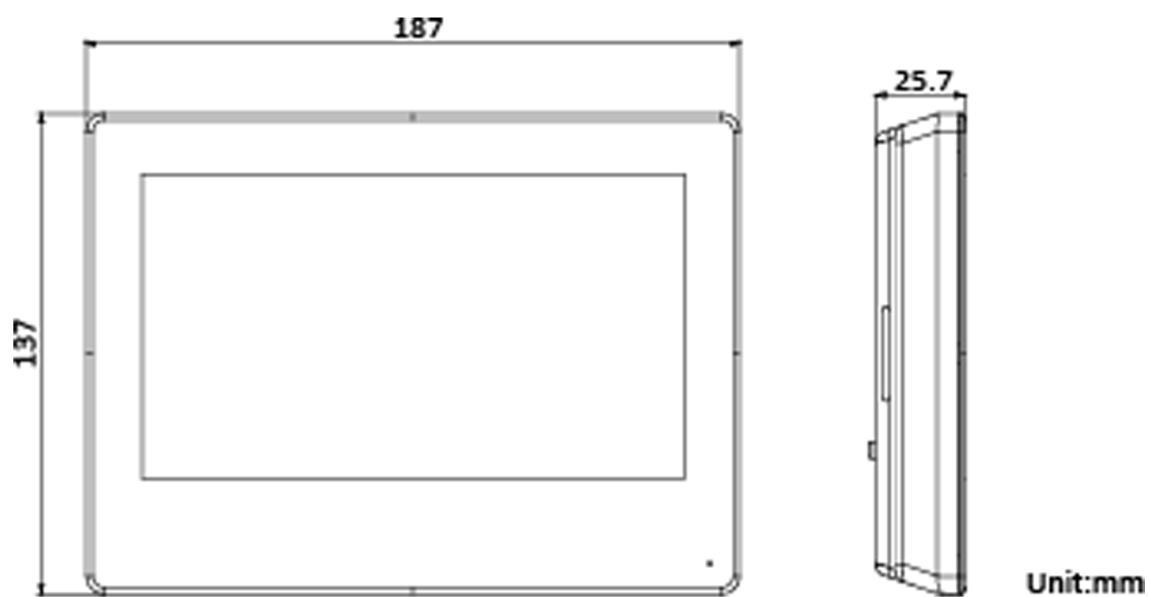

▪ Dimension

▪ Accessory

▪ Optional